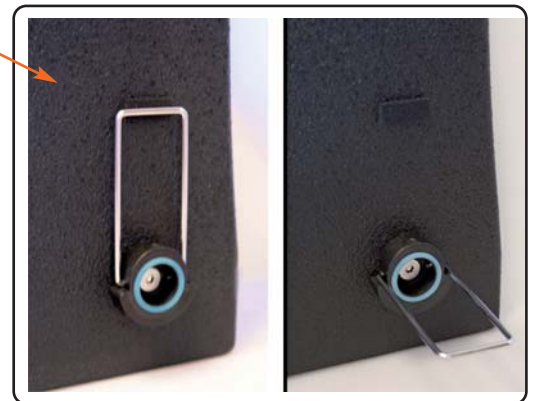

- And up to 4 satellite speakers :

MI-12 : HF 1 x 2" / 8 Ω Vented enclosure

- AES Power 10W / 20W Programme

OR**MI-13 : HF 1 x 3" / 8 Ω Vented enclosure**

- AES Power 20W / 40W Programme

**Baltic birch wood or black/white finish polyurethane painting**

MIB

Baltic birch wood or black/white finish polyurethane painting

Rigging for wall mounting with fast locking system

spacer for easy wall mounting

Wall mounting plate

H120 x L93 mm
H4,72" x W3,66"

H445 x P620 x L195 mm
H17,52" x D24,40" x W7,67"