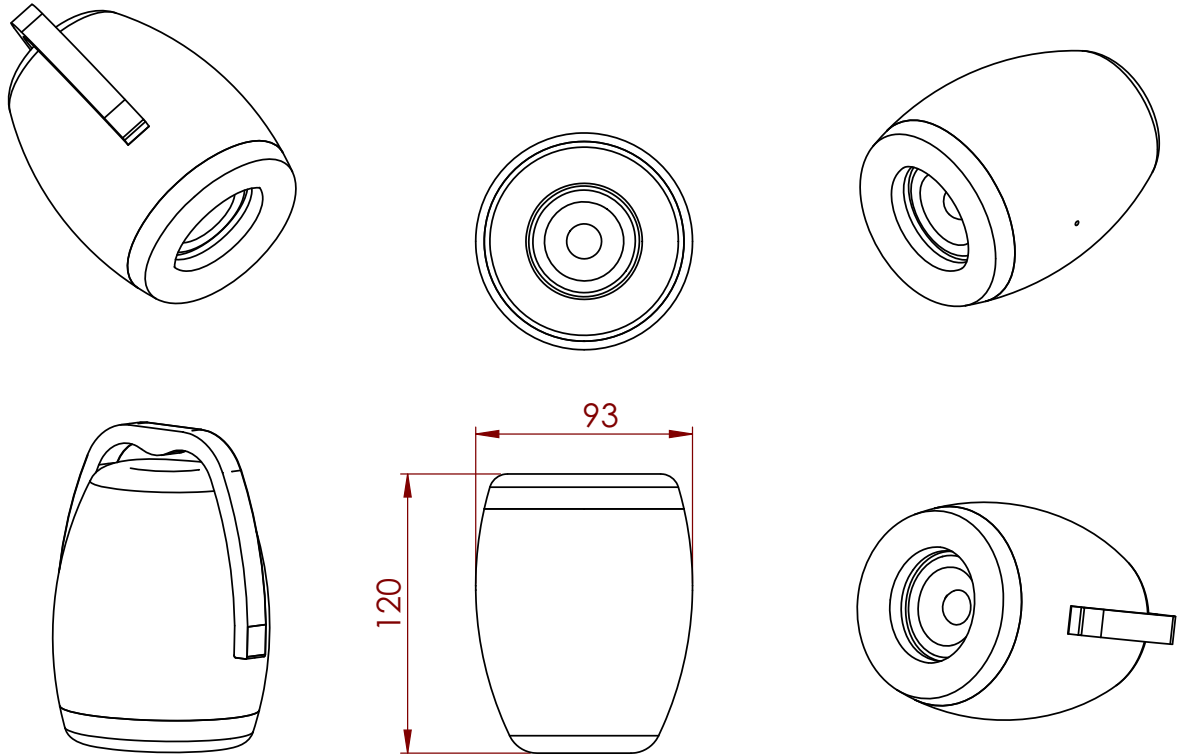

MIB

Baltic birch wood or black/white finish polyurethane painting

Rigging for wall mounting with fast locking system

spacer for easy wall mounting

Wall mounting plate

H120 x L93 mm
H4,72" x W3,66"

H445 x P620 x L195 mm
H17,52" x D24,40" x W7,67"