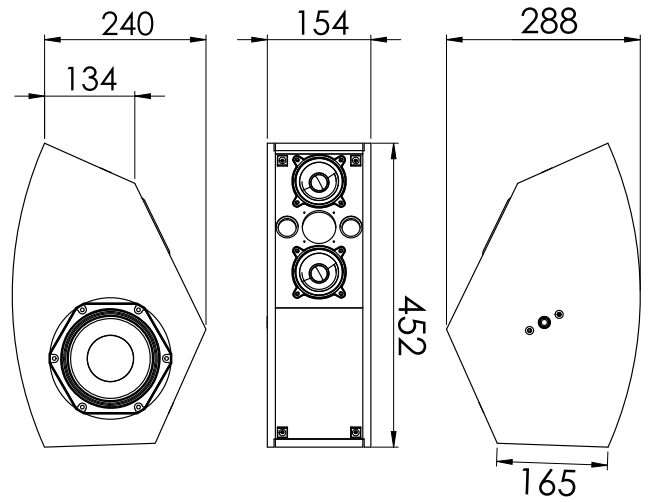

- **LF** 1 x speaker 5" bass-reflex
- **MF** 1 x speaker 3" bass-reflex
- **HF** 1 x Tweeter 0.25"

- Connections 2 Spk NL4 or Phoenix 4 pts
- Rigging 1 x M10 (for bracket)
2 x M6 (for wall mounting ball)
1 x M6 (pour safety chain)
- Enclosure 12 mm Baltic Birch wood
- Finish Polyurethane painting
- Dim H370 x P247 x L144 mm - 4.5 kg

- Connections2 Spk NL4 or Phoenix 4 pts
- Rigging1 x M10 (for bracket)
2 x M6 (for wall mounting ball)
1 x M6 (for safety chain)
- Enclosure12 mm Baltic Birch Wood
- FinishPolyurethane painting
- DimH452 x P288 x L154 mm - 5,15 kg

BZ5 - Dimensions in mm

BZ6 - Dimensions in mm

BZ6 - Nominal Horizontal Coverage

BZ6 - Nominal Vertical Coverage

CURVE SERIES ACCESSORIES

COUPLING KIT FOR 2 BZ

- 1 Coupling plate
- 2 fixing brackets
- 2 M10 rings
- 2 M10 screws
- 4 Fixing brackets screws