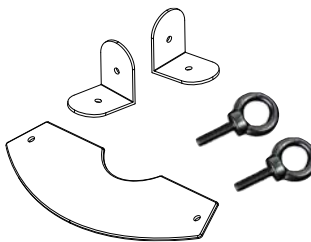

- Connections2 Spk NL4 or Phoenix 4 pts
- Rigging1 x M10 (for bracket)
2 x M6 (for wall mounting ball)
1 x M6 (for safety chain)
- Enclosure12 mm Baltic Birch Wood
- FinishPolyurethane painting
- DimH452 x P288 x L154 mm - 5,15 kg

BZ5 - Dimensions in mm

BZ6 - Dimensions in mm

BZ6 - Nominal Horizontal Coverage

BZ6 - Nominal Vertical Coverage

CURVE SERIES ACCESSORIES

COUPLING KIT FOR 2 BZ

- 1 Coupling plate
- 2 fixing brackets
- 2 M10 rings
- 2 M10 screws
- 4 Fixing brackets screws