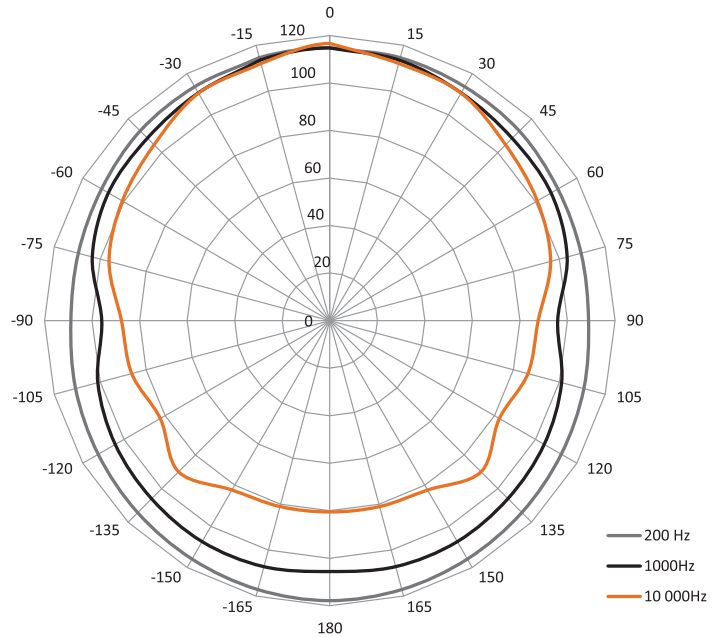

BZ5 - Dimensions in mm

BZ6 - Dimensions in mm

BZ6 - Nominal Horizontal Coverage

BZ6 - Nominal Vertical Coverage

CURVE SERIES ACCESSORIES

COUPLING KIT FOR 2 BZ

- 1 Coupling plate
- 2 fixing brackets
- 2 M10 rings
- 2 M10 screws
- 4 Fixing brackets screws