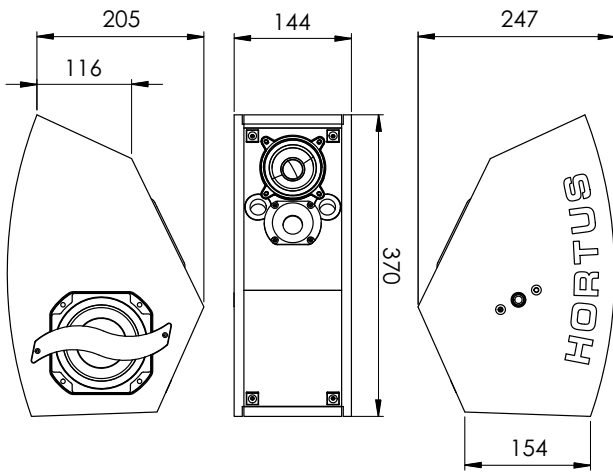

BZ5 - Dimensions in mm