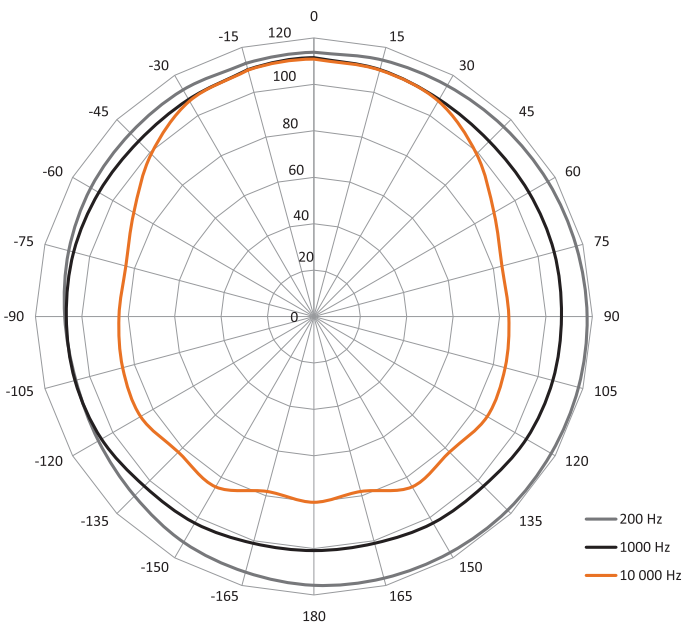

- Connections2 Spk NL4 or Phoenix 4 pts
- Rigging1 x M10 (for bracket)
2 x M6 (for wall mounting ball)
1 x M6 (for safety chain)
- Enclosure12 mm Baltic Birch Wood
- FinishPolyurethane painting
- DimH452 x P288 x L154 mm - 5,15 kg

BZ5 - Dimensions in mm

BZ6 - Dimensions in mm

BZ6 - Nominal Horizontal Coverage

BZ6 - Nominal Vertical Coverage

CURVE SERIES ACCESSORIES

COUPLING KIT FOR 2 BZ

- 1 Coupling plate
- 2 fixing brackets
- 2 M10 rings
- 2 M10 screws
- 4 Fixing brackets screws